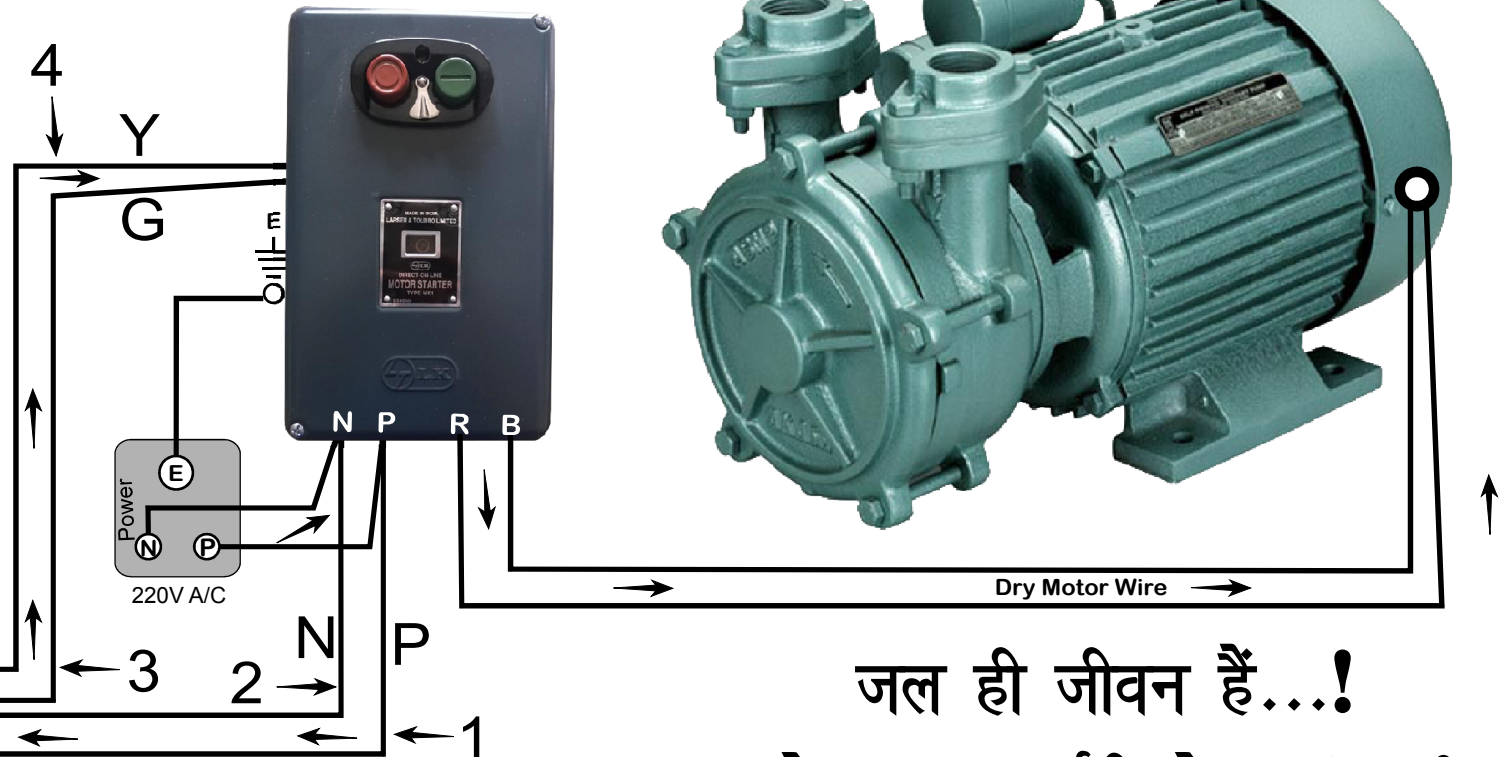

**-: DIAGRAM OF DRY MOTOR PANEL CONNECTION FOR SYSTEM :-**

1 OF 1

(Pre-wired terminals for easy connection.)

**DRY MOTOR PUMP**

( पहले से लगा पैनल )

1. P - Phase, 220V A/C Supply wire.
2. N - Neutral, 220V A/C Supply wire.
3. Green wire ( N / V Coil, Phase Pole Connection in contactor other panel.
4. Yellow wire ( N / V Coil, Phase Pole Disconnected wire Connection in contactor other panel.